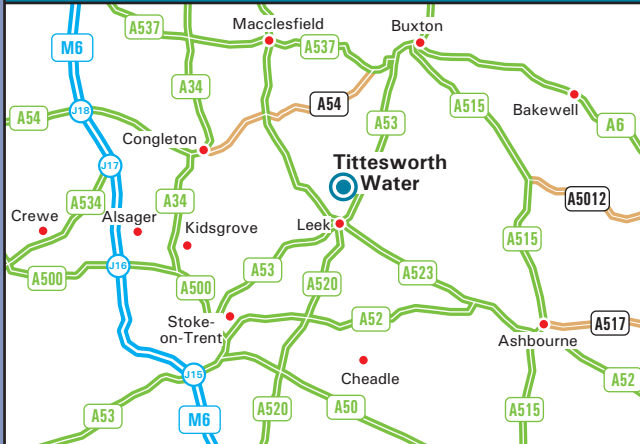

# Tittesworth Water

Tittesworth Water  
 Meerbrook  
 Leek ST13 8SW  
 Tel 01538 300400 - Fax 01538 300599

## From the M6 Southbound

- Leave the M6 at junction 16 (signed Stoke-on-Trent, Newcastle, Crewe, Nantwich & A500). Join the A500 towards Stoke.
- Remain on the A500 for 7.5 miles.
- Leave the A500 at the junction with the A53 (signed Leek).
- Join the A53 towards Leek
- Continue on the A53 for 10.3 miles.
- Tittesworth Water is 3 miles from Leek (see inset).

## From the M6 Northbound

- Leave the M6 at junction 15 (signed Stoke-on-Trent, Newcastle & A500). Join the A500 towards Stoke.
- Remain on the A500 for 4.7 miles.
- Leave the A500 at the junction with the A53 (signed Leek).
- Join the A53 towards Leek.
- Continue on the A53 for 10.3 miles.
- Tittesworth Water is 3 miles from Leek (see inset).