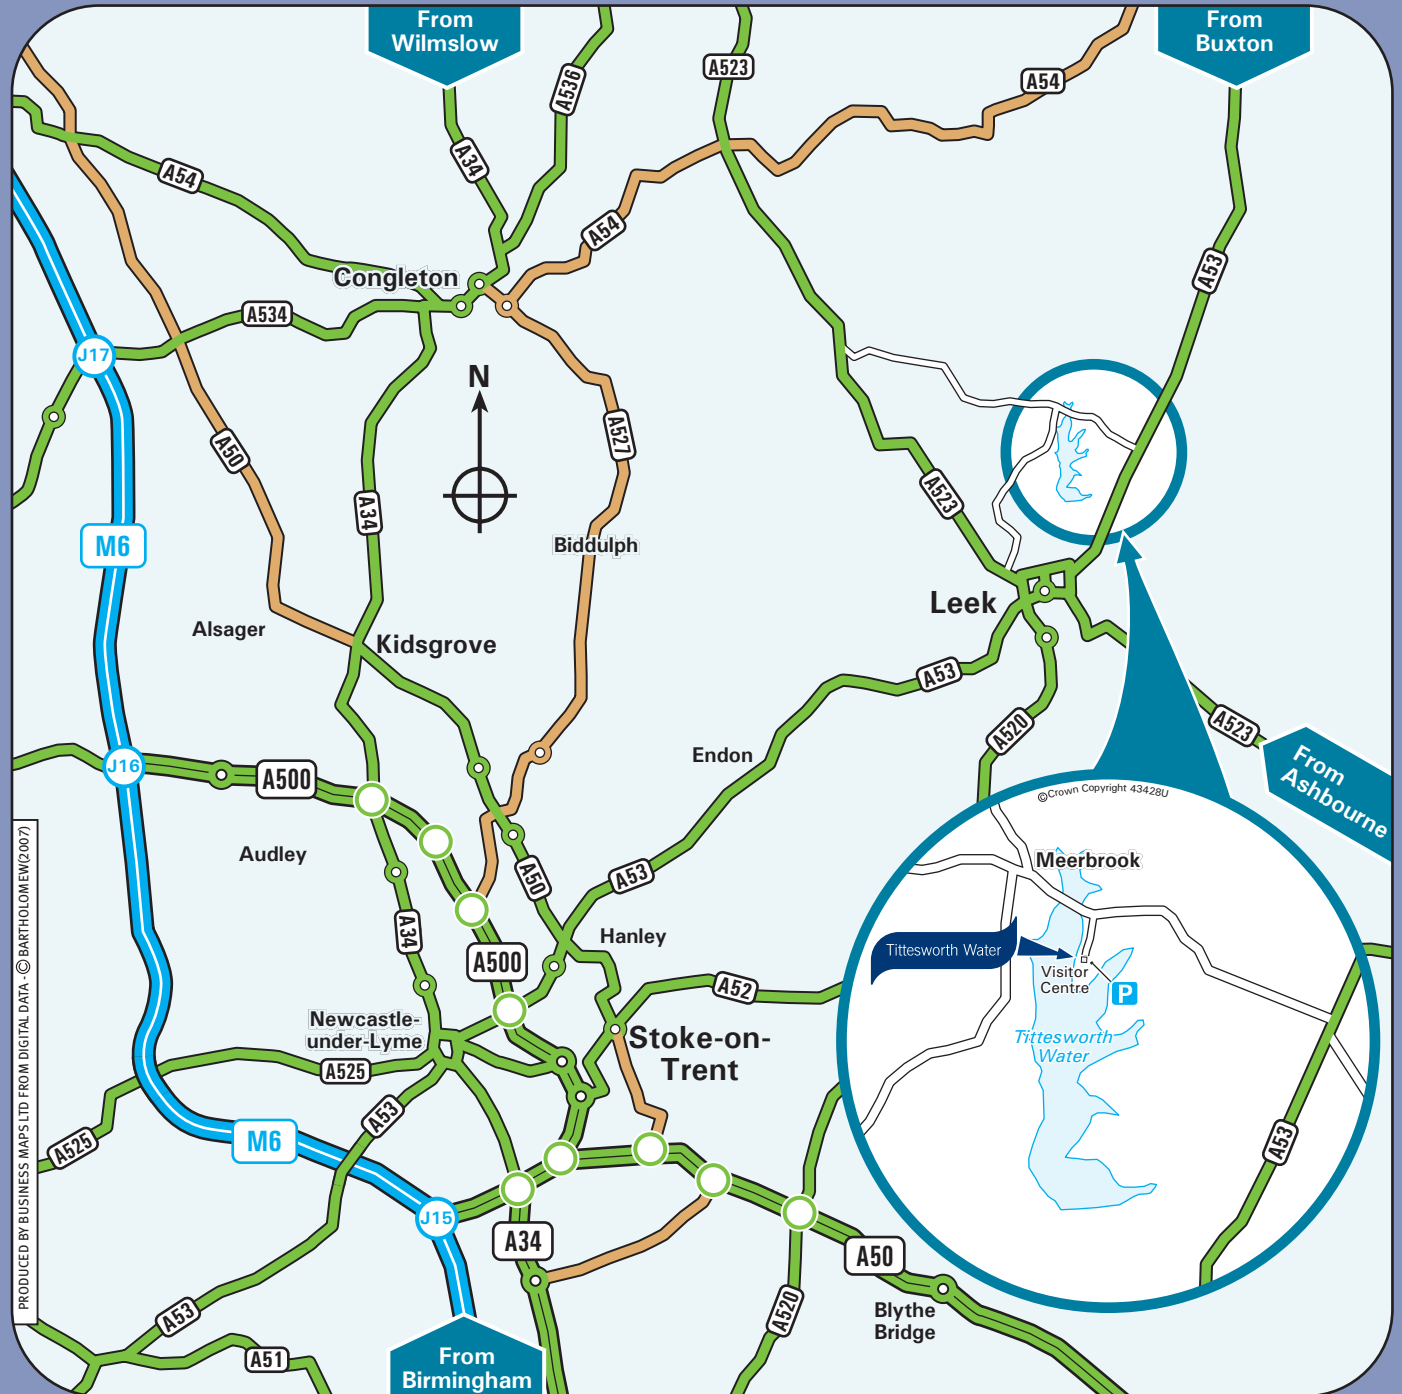

## From the M6 Southbound

- Leave the M6 at junction 16 (signed Stoke-on-Trent, Newcastle, Crewe, Nantwich & A500). Join the A500 towards Stoke.
- Remain on the A500 for 7.5 miles.
- Leave the A500 at the junction with the A53 (signed Leek).
- Join the A53 towards Leek
- Continue on the A53 for 10.3 miles.
- Tittesworth Water is 3 miles from Leek (see inset).

## From the M6 Northbound

- Leave the M6 at junction 15 (signed Stoke-on-Trent, Newcastle & A500). Join the A500 towards Stoke.
- Remain on the A500 for 4.7 miles.
- Leave the A500 at the junction with the A53 (signed Leek).
- Join the A53 towards Leek.
- Continue on the A53 for 10.3 miles.
- Tittesworth Water is 3 miles from Leek (see inset).